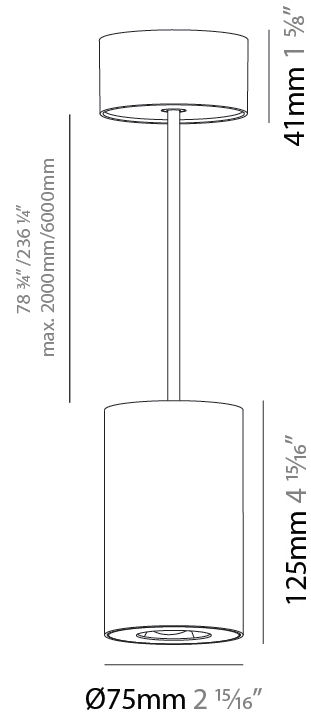

GENERAL

Series: Oiko Pro Round
Brand: Prolicht
Division: Architectural
Mounting Type: Suspension
Mounting Location: Ceiling
Subcategory: Pendant

PHYSICAL

Shape: Cylinder
Diameter (mm): 75
Diameter (in): 2 ¹⁵/₁₆
Height (mm): 125
Height (in): 4 ¹⁵/₁₆
Light Distribution: Direct
Weight (kg): 0.769
Fixture Finish: SSR / BKV / CWI / CRY / HAB / UFT / ITA / RUA / FTG / MYG / LOD / PUS / FRO / FUP / KIA / POP / BLS / SPG / MEY / GOH / GUM / CHC / COM / ABZ / JAG / OBR / MOS / ROR
Fixture Material: Metal
Cable Details: 2,000mm / 6,000mm Cable - Options : Transparent, Black, White, Red, Orange

ELECTRICAL

Lamp Type: LED (Zhaga Standard)
Input Wattage (W): 12.9
Dimming: Tri-Mode (Non-Dimming and Phase Dimming (120Vac only) and 0-10V Dimming)
Driver Included: No
Driver Location: Remote
Driver Type: Constant Current - Universal
Driver Class: Class 2
Input Voltage (V): 120 - 277
Constant Current (MA): 350

LED

Color Temperature (°K): 2700 / 3000 / 3500 / 4000
Max. Delivered Lumen (lm): 1377 / 1372 / 1438 / 1451
Nominal Lumen (lm): 1473 / 1468 / 1538 / 1552
CRI: >90 CRI
Lamp Life (hrs): 50000

OPTICAL

Reflector°: 60
Adjustability: Fixed

RATINGS AND CERTIFICATIONS

Certified By: Certified for North American Standards
IP rating: IP20

PROJECT
TYPE
SPECIFIER
QUANTITY
DATE